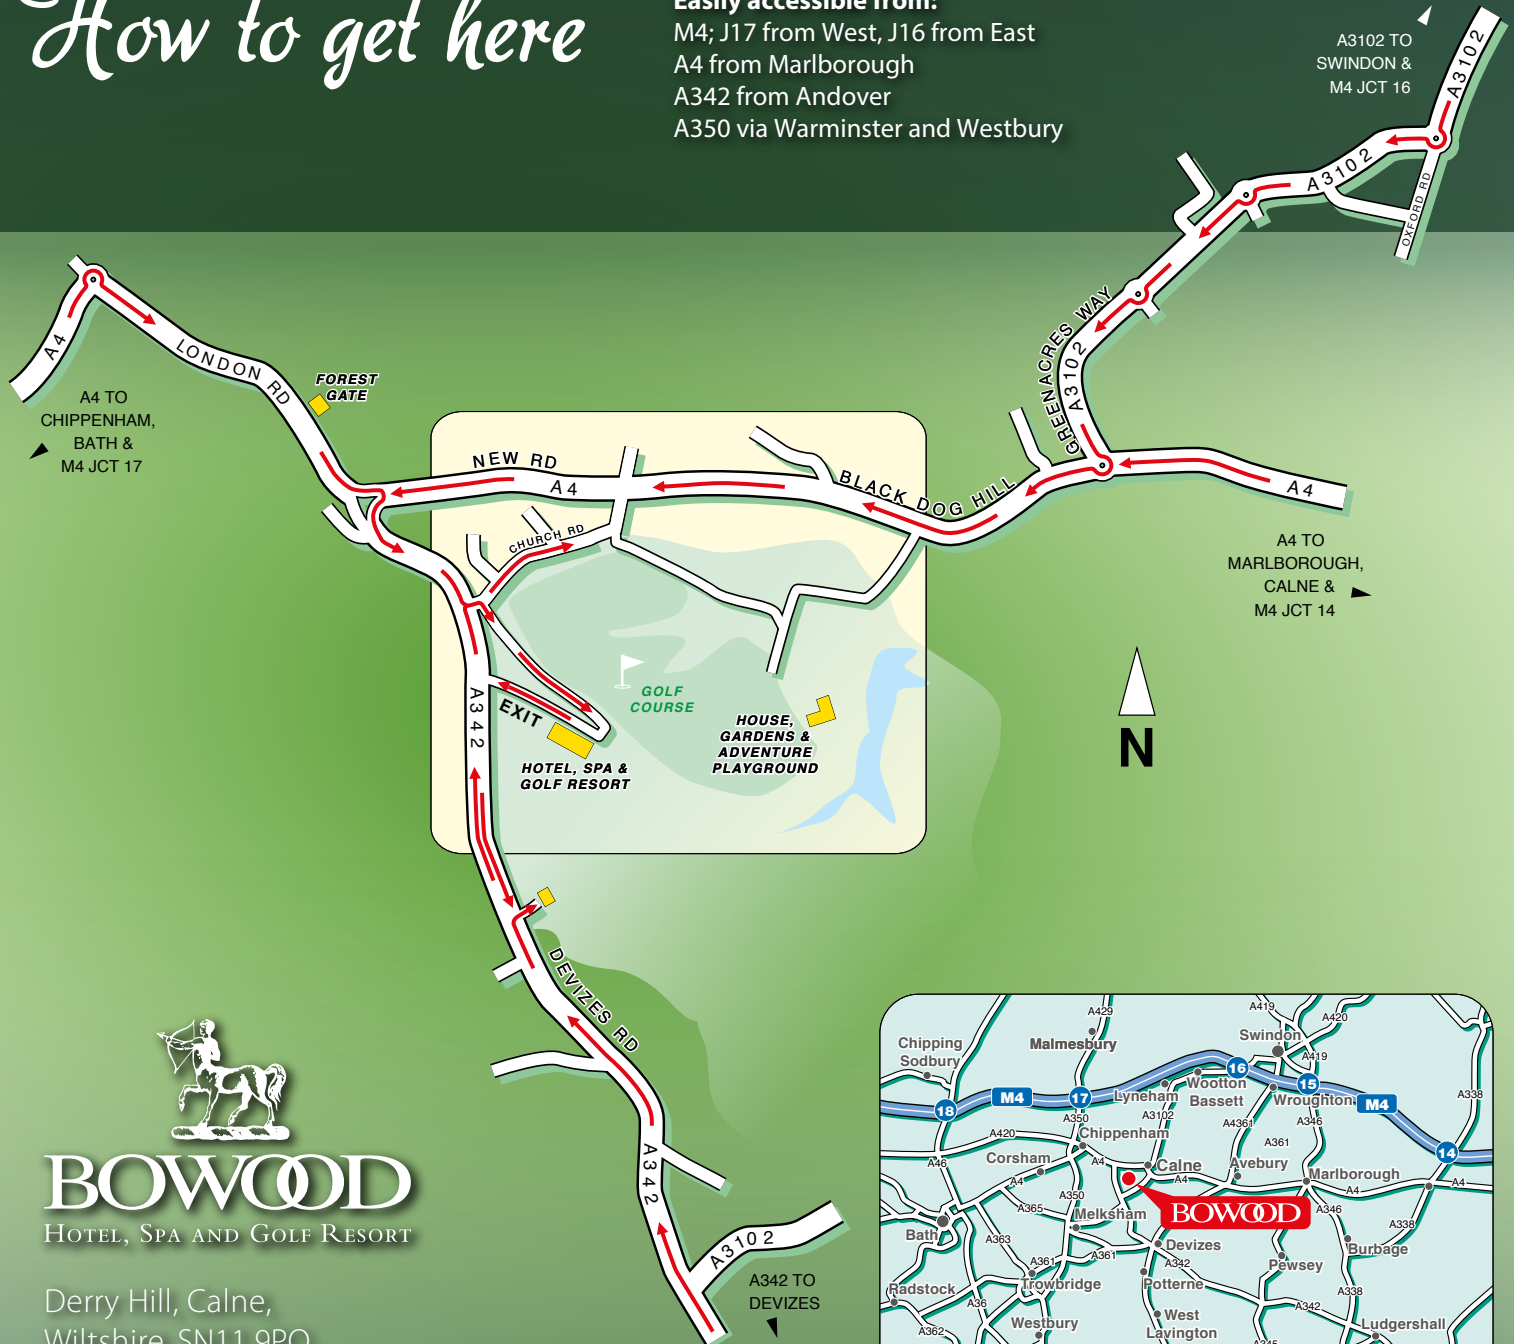

How to get here

Easily accessible from:

M4; J17 from West, J16 from East

A4 from Marlborough

A342 from Andover

A350 via Warminster and Westbury

BOWOOD
HOTEL, SPA AND GOLF RESORT

Derry Hill, Calne,
Wiltshire. SN11 9PQ.

www.bowood.org

How to get around once you're here